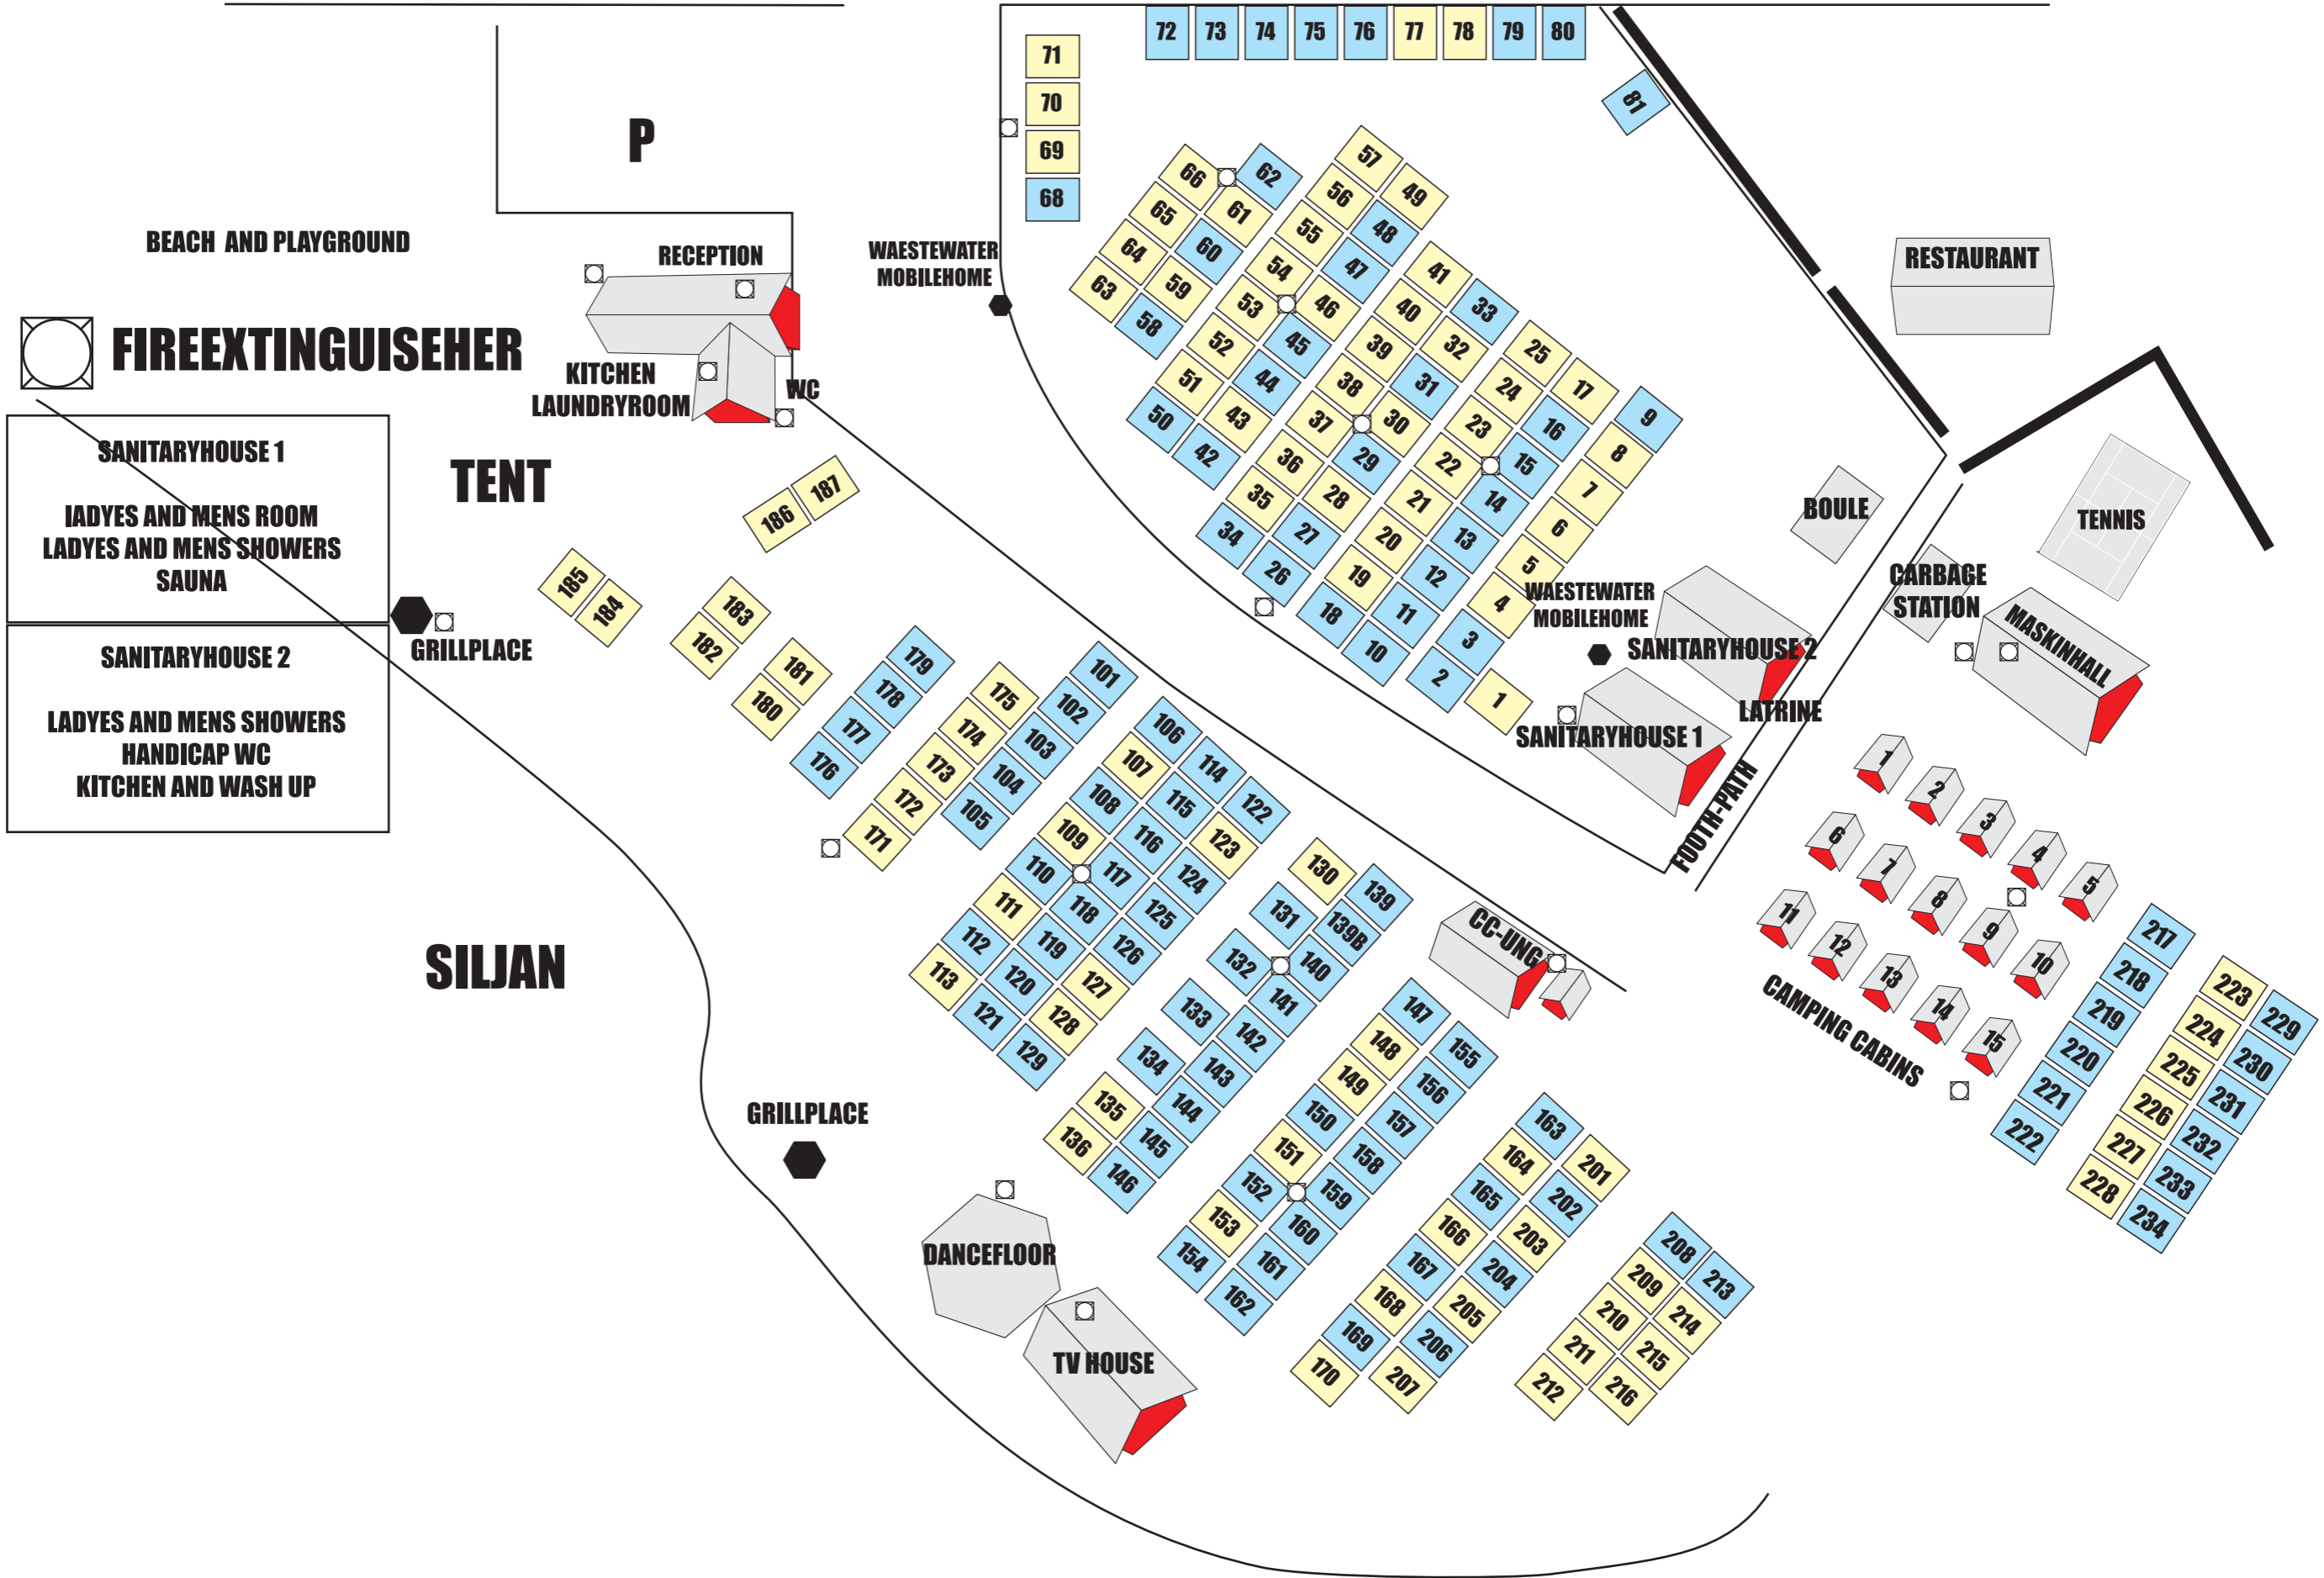

GESUNDA, LEKSAND

SOLLERÖ CAMPING

SOLLERÖ CENTRUM, MORA

FOOTH-PATH AND BIKE-PATH

FOOTH-PATH AND BIKE-PATH

BEACH AND PLAYGROUND

FIREEXTINGUISEHER

SANITARYHOUSE 1

LADYES AND MENS ROOM
LADYES AND MENS SHOWERS
SAUNA

SANITARYHOUSE 2

LADYES AND MENS SHOWERS
HANDICAP WC
KITCHEN AND WASH UP

TENT

GRILLPLACE

SILJAN

P

RECEPTION

229 230

GRILLPLACE

DANCEFLOOR

TV HOUSE

CC-UNG

WAESTEWATER
MOBILEHOME

SANITARYHOUSE 2

SANITARYHOUSE 1

LATRINE

CARBAGE
STATION

MASKINHALL

BOULE

TENNIS

RESTAURANT

CAMPING CABINS

FOOTH-PATH